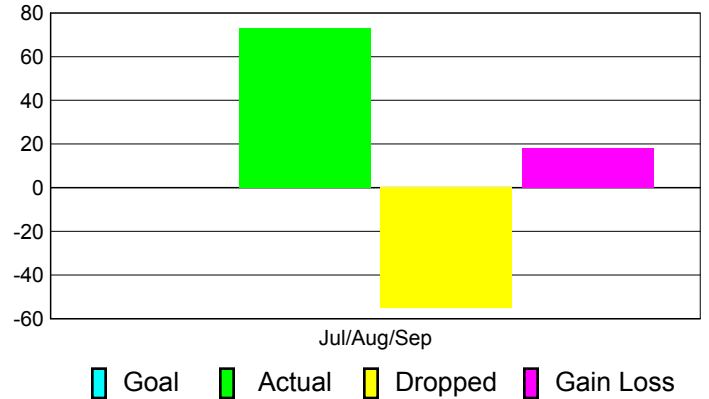

Membership Results 2011-2012

Goal, New, Dropped, Gain/Loss

Comparison of Membership Gain/Loss

Current Year Compared to the Previous Year